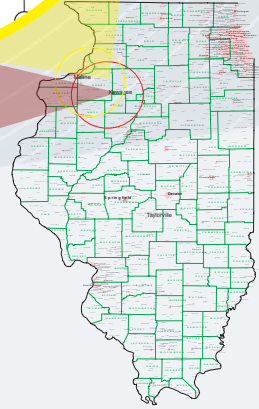

- Playing country hits of yesterday and today 24 hours a day from artists like Alabama, John Anderson, Barbara Mandrell, Ronnie Milsap, the Bellamy Brothers, Crystal Gayle, Dolly Parton, Ricky Skaggs, Conway Twitty, and Don Williams!
- All in digital stereo!
- Plus! CNN Radio Network News at :50 past every hour!
- Weather every 10 minutes!
- Farm programming thru-out the day every weekday!
- Geneseo High School football, basketball, boy's baseball, and girl's softball play-by-play broadcasts!

- "We're Your Easy Choice!" 24 hours a day with easy hits from the 50s, 60s, 70s, 80s, and 90s!
- Featured artists include Frank Sinatra, Tony Bennett, Dean Martin, Johnny Mathis, the Beatles, the Mamas and Papas, the Association, Olivia Newton John, Barry Manilow, John Denver, Mariah Carey, Michael Bolton and Phil Collins!
- "All Request Cafe" weekdays noon-1pm!
- "Weekend Rewind" featuring Top 40 hits of the 50's, 60's, and 70's, every weekend!
- Regional weather every 10 minutes!
- CNN Radio Network news every hour on the hour!
- Radio Home of the Quad City Flames and Quad City River Bandits!

WKEI
102.5WJRE

Regional Daily News.com

- The area's leading on-line daily newspaper since August 1, 2006!
- The LATEST local and regional news, sports, and weather updated several times a day!
- Available WITHOUT A SUBSCRIPTION FEE 24/7!