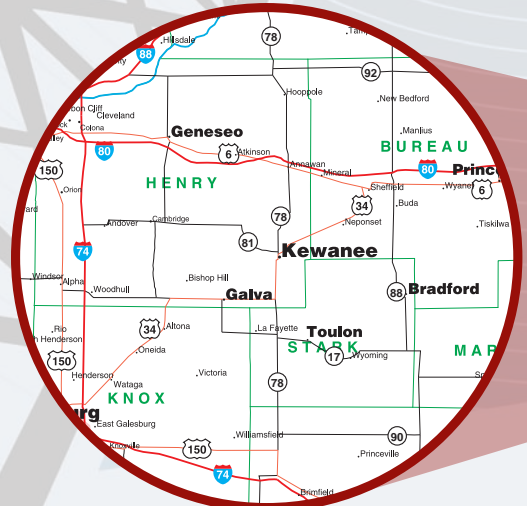

- Playing country hits of yesterday and today 24 hours a day from artists like Alabama, John Anderson, Barbara Mandrell, Ronnie Milsap, the Bellamy Brothers, Crystal Gayle, Dolly Parton, Ricky Skaggs, Conway Twitty, and Don Williams!
- All in digital stereo!
- Plus! CNN Radio Network News at :50 past every hour!
- Weather every 10 minutes!
- Farm programming thru-out the day every weekday!
- Geneseo High School football, basketball, boy's baseball, and girl's softball play-by-play broadcasts!

- "We're Your Easy Choice!" 24 hours a day with easy hits from the 50s, 60s, 70s, 80s, and 90s!
- Featured artists include Frank Sinatra, Tony Bennett, Dean Martin, Johnny Mathis, the Beatles, the Mamas and Papas, the Association, Olivia Newton John, Barry Manilow, John Denver, Mariah Carey, Michael Bolton and Phil Collins!
- "All Request Cafe" weekdays noon-1pm!
- "Weekend Rewind" featuring Top 40 hits of the 50's, 60's, and 70's, every weekend!
- Regional weather every 10 minutes!
- CNN Radio Network news every hour on the hour!
- Radio Home of the Quad City Flames and Quad City River Bandits!

WKEI
102.5WJRE

Regional Daily News.com

- The area's leading on-line daily newspaper since August 1, 2006!
- The LATEST local and regional news, sports, and weather updated several times a day!
- Available WITHOUT A SUBSCRIPTION FEE 24/7!