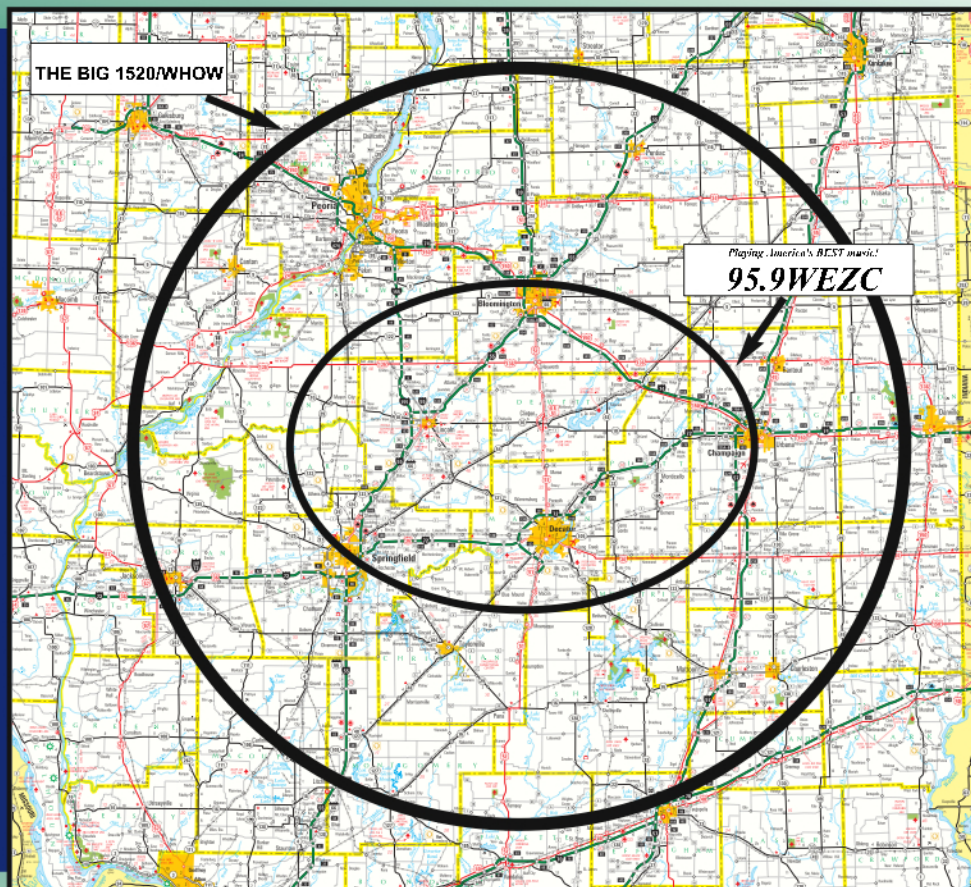

THE BIG 1520/WHOW

A tradition of service since 1947, focused on providing LOCAL NEWS and AGRICULTURE PROGRAMMING to Clinton, DeWitt County, and Central Illinois

- Hourly local news updates at :30 past every hour, and expanded local newscasts at 7:10am, 8:10am, and 12:10pm weekdays!
- “Around Central Illinois” daily local interview show, weekdays at 8:40am and 9:10am!
- Morning farm show 6:06-6:30am, live agriculture talk shows “AgriTalk” at 10am, “RFD Today” at 11am, noon farm show from the RFD Radio network 12:40-1pm weekdays, Closing Market Report from WILL-AM 580/U of I Extension 2:06-2:36pm weekdays! Plus HOURLY market reports all day!
- “The Horse Show” weekdays from 1-2pm!
- SATURDAY FARM SHOW 8-9:30am featuring RFD Illinois, Commodity Week from WILL-AM 580/U of I extension, and RFD Trading Post buy, sell, trade show!
- Great syndicated talk from Dennis Miller 3pm-6pm weekdays!
- “Classic Country Weekends” every Saturday and Sunday noon - 4pm!
- NO AM RADIO STATION IN DOWNSTATE ILLINOIS IS MORE POWERFUL! 5000 WATT COVERAGE!

Playing America's BEST music!

95.9WEZC

- Targeting the upscale 35-64 demo, with new focus on the lucrative “baby boomer” generation!
- Playing easy hits by the world’s best artists from Barbara Streisand, Tony Bennett, The Carpenters, Johnny Mathis, Simon & Garfunkel, Barry Manilow, Celine Dion, James Taylor, Elton John and much more!
- CNN Radio Network News every hour, local weather twice an hour, local news updates every hour!
- 6000-WATT coverage serving listeners in a 35-mile radius!

DELIVERING SOME OF THE TOP AG PRODUCING COUNTIES IN ILLINOIS

CORN: McLean County #1, Champaign County #5, Logan County #15,

Macon County #17, Piatt County #25

SOYBEANS: McLean County #1, Champaign County #4, Logan County #12,

Macon County #14, Piatt County #21