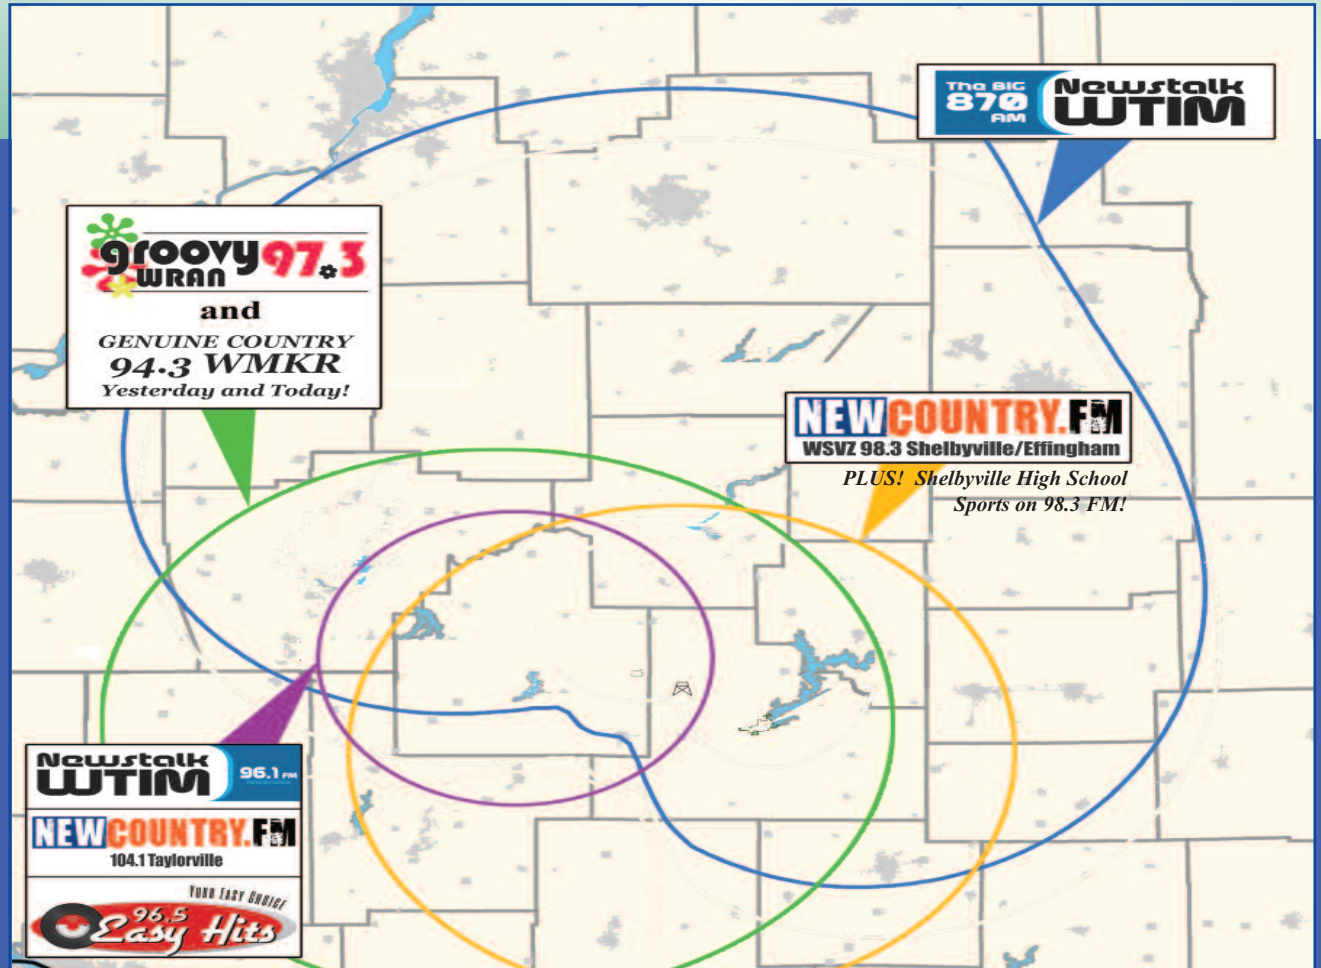

NEWCOUNTRY.FM
WSVZ 98.3 Shelbyville/Effingham
104.1 Taylorville

PLUS! Shelbyville High School
Sports on 98.3 FM!

Monday thru Saturday
Mornings!

Weekdays
9am-2pm!