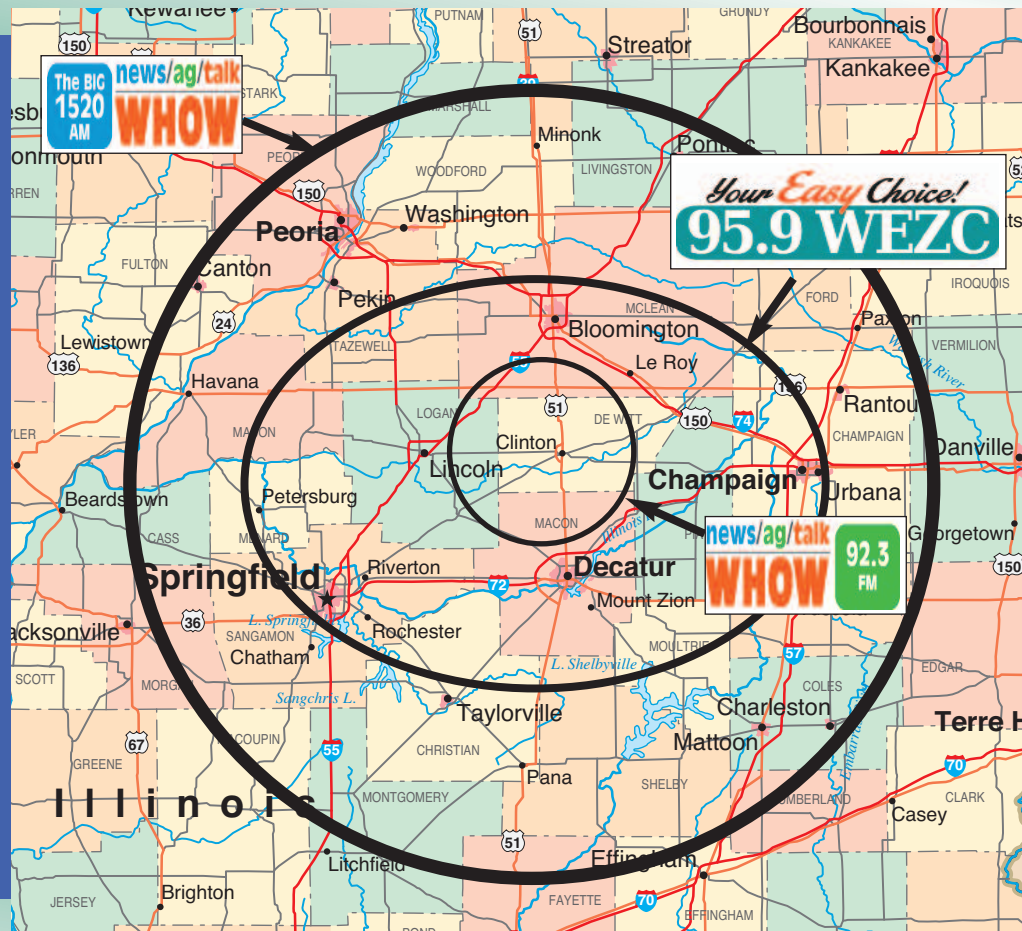

DELIVERING SOME OF THE TOP AG PRODUCING COUNTIES IN ILLINOIS

CORN: McLean County #1, Champaign County #5, Logan County #15,
Macon County #17, Piatt County #25

SOYBEANS: McLean County #1, Champaign County #4, Logan County #12,
Macon County #14, Piatt County #21